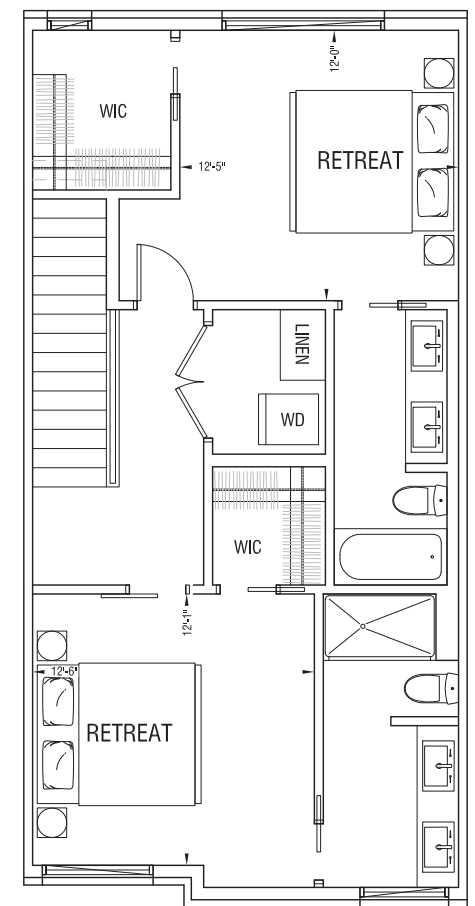

Townhome 4 ± 1735^{ft}2

WILSHIRE
AT WEST DISTRICT

GROUND LEVEL 267 SQ. FT.

MAIN LEVEL 705 SQ. FT.

UPPER LEVEL 763 SQ. FT. OPTION 1

UPPER LEVEL 763 SQ. FT. OPTION 2