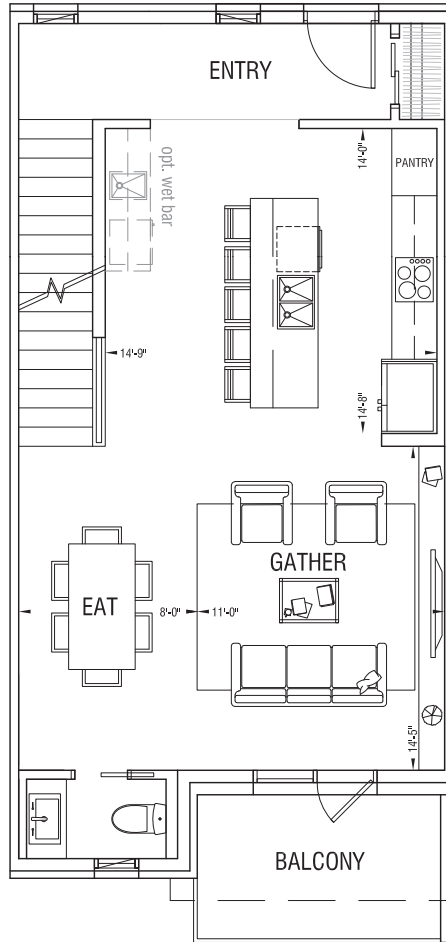

Townhome 4 ± 1735^{ft}2

WILSHIRE
AT WEST DISTRICT

GROUND LEVEL 267 SQ. FT.

MAIN LEVEL 705 SQ. FT.

UPPER LEVEL 763 SQ. FT. OPTION 1

UPPER LEVEL 763 SQ. FT. OPTION 2