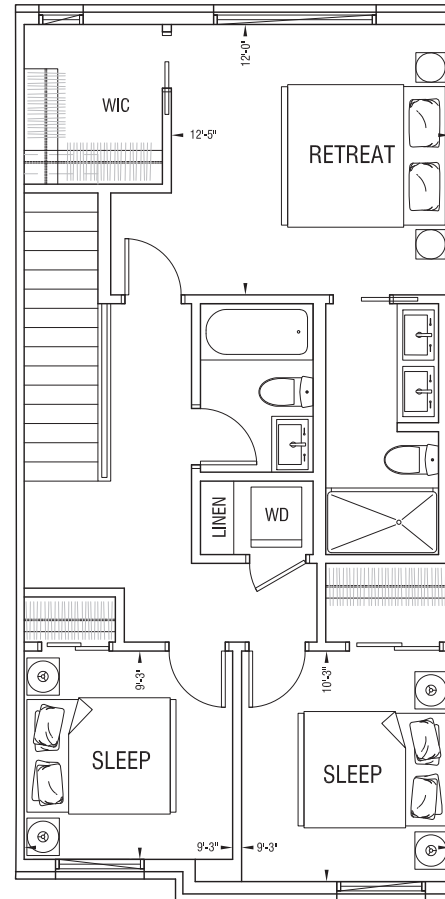

Townhome 4 ± 1735^{ft}2

WILSHIRE
AT WEST DISTRICT

GROUND LEVEL 267 SQ. FT.

MAIN LEVEL 705 SQ. FT.

UPPER LEVEL 763 SQ. FT. OPTION 1

UPPER LEVEL 763 SQ. FT. OPTION 2