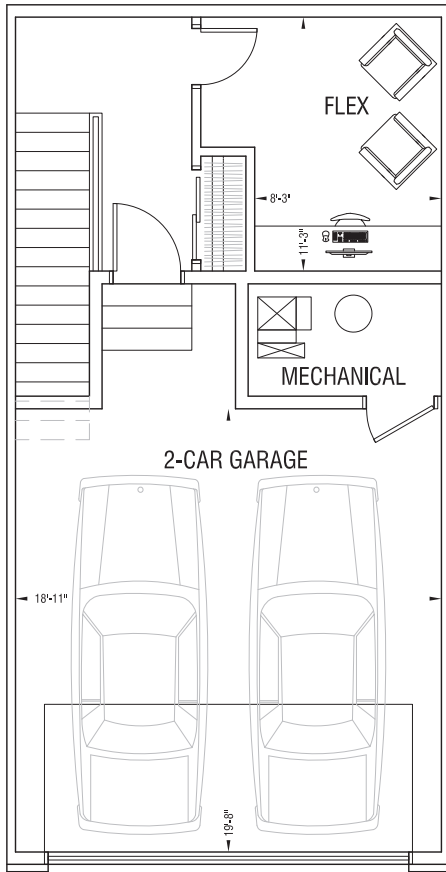

Townhome 4 ± 1735^{ft}2

WILSHIRE
AT WEST DISTRICT

GROUND LEVEL 267 SQ. FT.

MAIN LEVEL 705 SQ. FT.

UPPER LEVEL 763 SQ. FT. OPTION 1

UPPER LEVEL 763 SQ. FT. OPTION 2